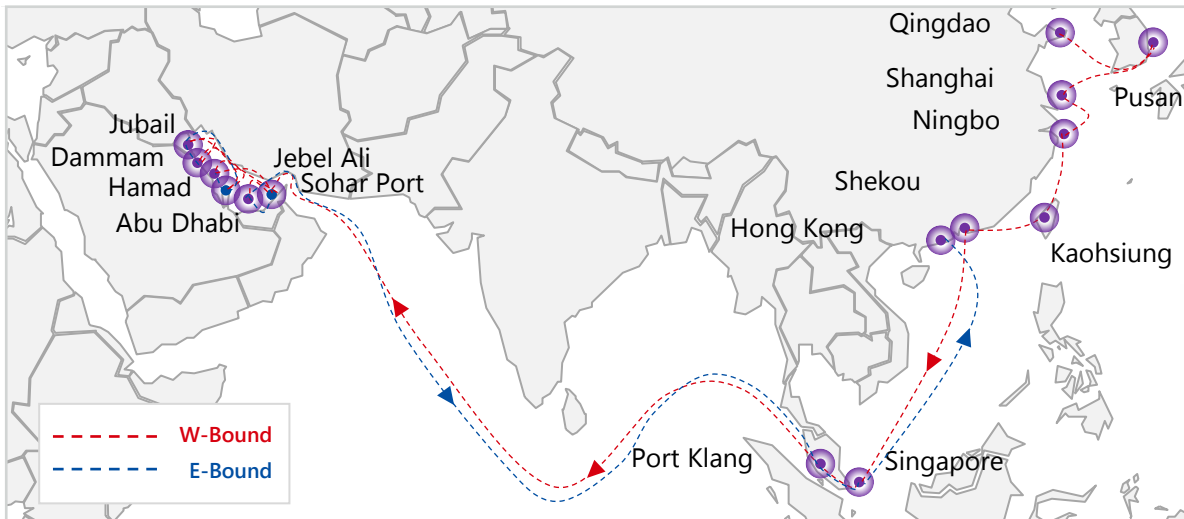

# CGX Middle East Loop 1

Shanghai - Ningbo - Xiamen – Shekou - Port Klang - Jebel Ali - Hamad –  
Umm Qasr, BGT TERMINAL #25#26 – Hamad - Jebel Ali - Singapore - Shanghai

## Service Highlights

- 01 Express service from Central, Southern China, Port Klang to Middle East
- 02 Direct connection to serve Jebel Ali, Hamad & Umm Qasr

# AG3 Middle East Loop 2

QINGDAO - PUSAN - SHANGHAI - NINGBO - KAOHSIUNG - SHEKOU - SINGAPORE - JEBEL ALI - DAMMAM - JUBAIL - HAMAD - ABU DHABI - JEBEL ALI - SOHAR PORT - PORT KLANG - SINGAPORE - HONGKONG - QINGDAO

# EC5 Middle East Loop 3

LAEM CHABANG - TAN CANG - CAI MEP TERMINAL - SINGAPORE - COLOMBO - SUEZ/EL SUWEIS - HALIFAX - NEW YORK - NORFOLK - SAVANNAH - JACKSONVILLE - CHARLESTON - NEW YORK - HALIFAX - SUEZ/EL SUWEIS - JEBEL ALI - SINGAPORE - LAEM CHABANG