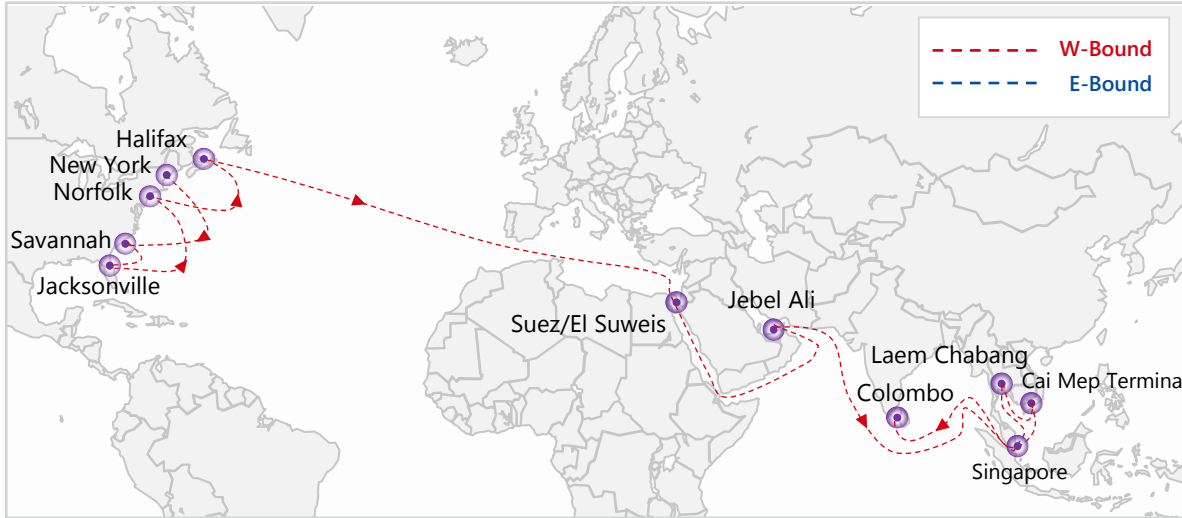

# CGX Middle East Loop 1

Shanghai - Ningbo - Xiamen – Shekou - Port Klang - Jebel Ali - Hamad –  
Umm Qasr, BGT TERMINAL #25#26 – Hamad - Jebel Ali - Singapore - Shanghai

# AG3 Middle East Loop 2

QINGDAO - PUSAN - SHANGHAI - NINGBO - KAOHSIUNG - SHEKOU - SINGAPORE - JEBEL ALI - DAMMAM - JUBAIL - HAMAD - ABU DHABI - JEBEL ALI - SOHAR PORT - PORT KLANG - SINGAPORE - HONGKONG - QINGDAO

## Service Highlights

- 01 Express service from Qingdao, Korea, Singapore to Middle East
- 02 Direct connection to serve Jebel Ali, Dammam, Jubail, Abu Dhabi & Sohar

# EC5 Middle East Loop 3

LAEM CHABANG - TAN CANG - CAI MEP TERMINAL - SINGAPORE - COLOMBO - SUEZ/EL SUWEIS - HALIFAX - NEW YORK - NORFOLK - SAVANNAH - JACKSONVILLE - CHARLESTON - NEW YORK - HALIFAX - SUEZ/EL SUWEIS - JEBEL ALI - SINGAPORE - LAEM CHABANG