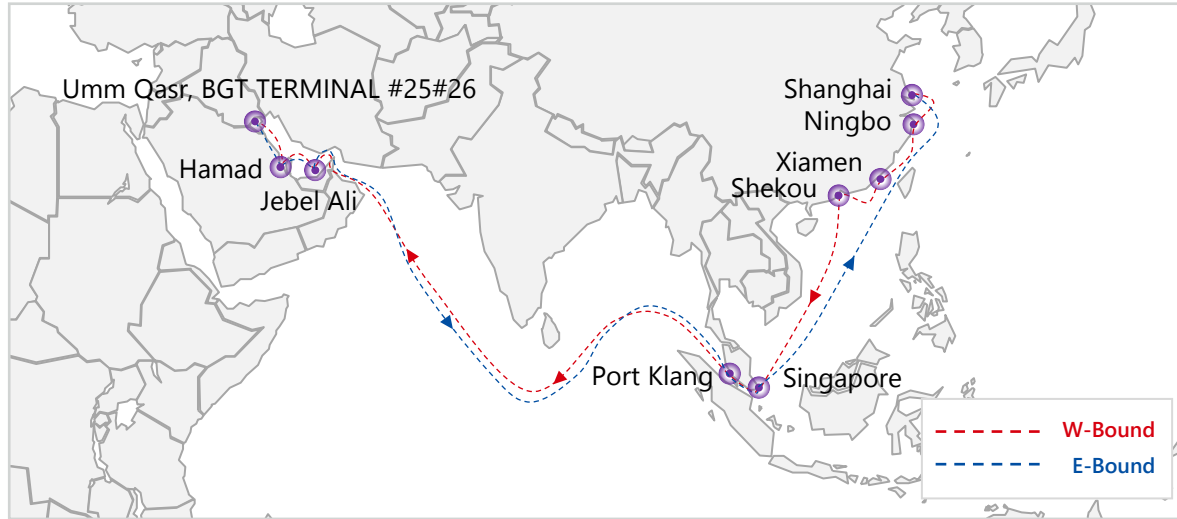

# MIDDLE EAST PORTS

3 Loops  
CGX/AG3/EC5

Direct Service Connection between  
Asia and U.S. Middle East

# CGX Middle East Loop 1

Shanghai - Ningbo - Xiamen – Shekou - Port Klang - Jebel Ali - Hamad –  
Umm Qasr, BGT TERMINAL #25#26 – Hamad - Jebel Ali - Singapore - Shanghai

# AG3 Middle East Loop 2

QINGDAO - PUSAN - SHANGHAI - NINGBO - KAOHSIUNG - SHEKOU - SINGAPORE - JEBEL ALI - DAMMAM - JUBAIL - HAMAD - ABU DHABI - JEBEL ALI - SOHAR PORT - PORT KLANG - SINGAPORE - HONGKONG - QINGDAO

# EC5 Middle East Loop 3

LAEM CHABANG - TAN CANG - CAI MEP TERMINAL - SINGAPORE - COLOMBO - SUEZ/EL SUWEIS - HALIFAX - NEW YORK - NORFOLK - SAVANNAH - JACKSONVILLE - CHARLESTON - NEW YORK - HALIFAX - SUEZ/EL SUWEIS - JEBEL ALI - SINGAPORE - LAEM CHABANG