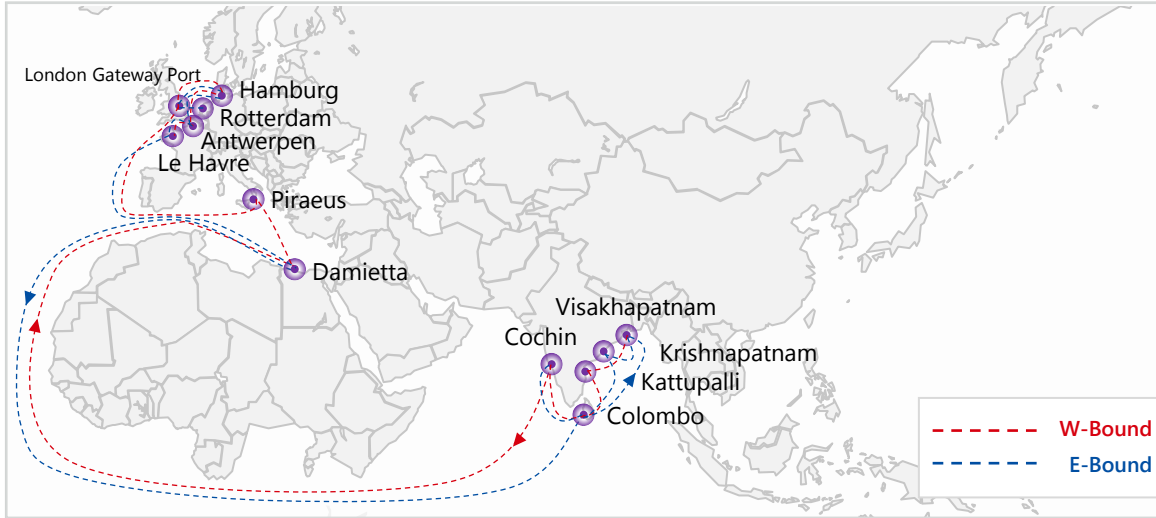

Service Highlights

- 01 PRD & Taiwan express to serve Kaohsiung, Xiamen, Yantian to Europe main ports
- 02 Kaohsiung - Rotterdam in 41 days.
- 03 Xiamen - Rotterdam in 43 days.
- 04 Vung Tau direct call service

FE4 FAR EAST-EUROPE LOOP 4

Xingang -Qingdao - Pusan - Shanghai - Yantian – Colombo –(Suez/El Suweis) detour via COGH - Algeciras - Rotterdam - Hamburg - Antwerpen - London Gateway Port -Tangier – (Suez/El Suweis) detour via COGH - Singapore - Xingang

Service Highlights

- 01 Korea – Europe service covering Qingdao & China main ports
- 02 Algeciras direct call service.
- 03 Shanghai - Rotterdam in 40 days.
- 04 Yantian - Rotterdam in 37 days.

Port Rotation

IEX EAST INDIA AND NORTH EUROPE EXPRESS

Visakhapatnam (Vizag) - Kattupalli - Colombo - Cochin – (Suez/El Suweis) detour via COGH – (Damietta) – (Piraeus) - Rotterdam - London Gateway Port - Hamburg - Antwerpen - Le Havre – (Damietta) – (Suez/El Suweis) detour via COGH– (Jeddah) - Colombo - Visakhapatnam (Vizag)