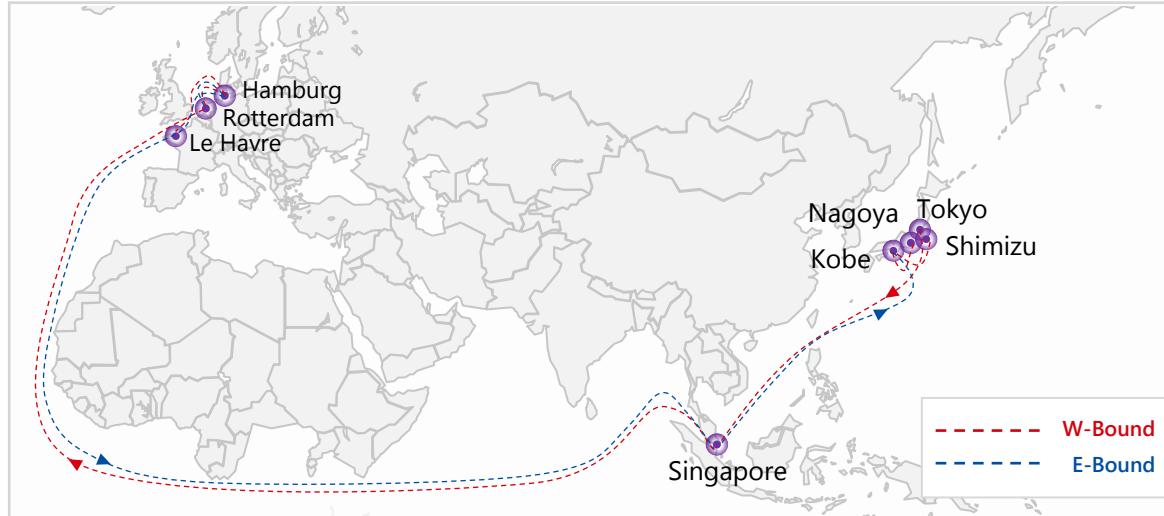

YANG MING delivers GOOD for life

 **YANG MING**

EUROPEAN SERVICE

**NCP/MED/TA/INEU
SERVICE**

NORTH CONTINENT PORTS

5 Loops

FP1/FE2/FE3/FE4/IEX

Direct Service Connection between
Asia and North Europe

FP1 FAR EAST PACIFIC PENDULUM 1

Shimizu - Kobe - Nagoya - Tokyo - Singapore – (Suez/El Suweis) detour via
COGH - Rotterdam - Hamburg - Le Havre – (Suez/El Suweis) detour via
COGH - Singapore - Kobe - Nagoya - Tokyo

Service Highlights

- 01 Exclusive express service between Japan & North continental ports
- 02 Tokyo - Rotterdam in 38 days.
- 03 Tokyo - Hamburg in 41 days.

Port Rotation

W-bound	To	RTM	HAM	LEH
From	ETB/ETD	THU/ SAT	MON/ TUE	FRI/ SAT
SMZ	TUE/TUE	44	47	51
UKB	WED/THU	42	45	49
NGO	FRI/SAT	40	43	47
TYO	SUN/MON	38	41	45
SIN	MON/TUE	30	33	37

IEX EAST INDIA AND NORTH EUROPE EXPRESS

Visakhapatnam (Vizag) - Kattupalli - Colombo - Cochin – (Suez/El Suweis) detour via COGH – (Damietta) – (Piraeus) - Rotterdam - London Gateway Port - Hamburg - Antwerpen - Le Havre – (Damietta) – (Suez/El Suweis) detour via COGH– (Jeddah) - Colombo - Visakhapatnam (Vizag)