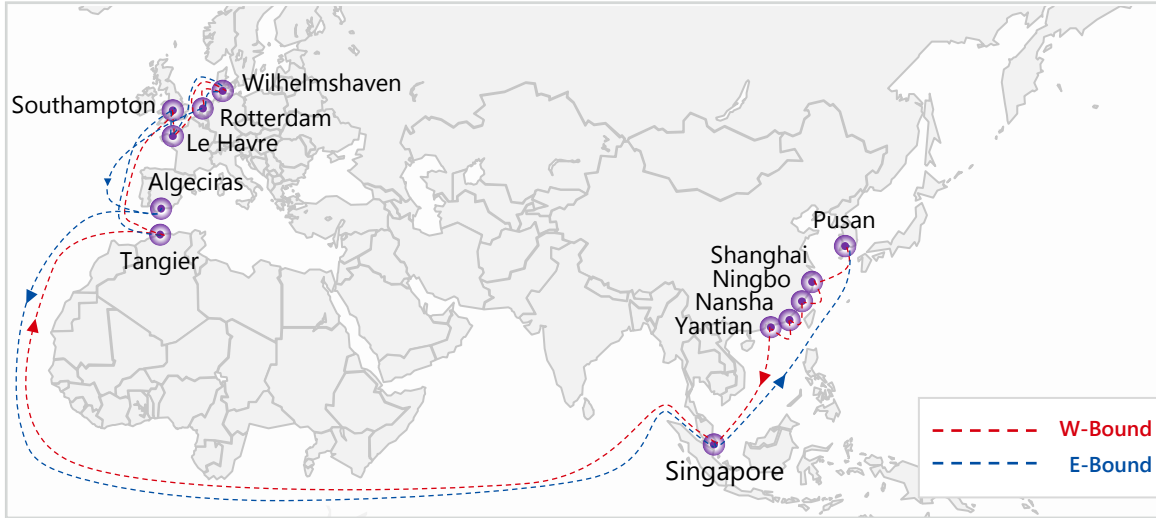

FP1 FAR EAST PACIFIC PENDULUM 1

Shimizu - Kobe - Nagoya - Tokyo - Singapore – (Suez/El Suweis) detour via
COGH - Rotterdam - Hamburg - Le Havre – (Suez/El Suweis) detour via
COGH - Singapore - Kobe - Nagoya - Tokyo

Service Highlights

- 01 Exclusive express service between Japan & North continental ports
- 02 Tokyo - Rotterdam in 38 days.
- 03 Tokyo - Hamburg in 41 days.

Port Rotation

W-bound	To	RTM	HAM	LEH
From	ETB/ETD	THU/ SAT	MON/ TUE	FRI/ SAT
SMZ	TUE/TUE	44	47	51
UKB	WED/THU	42	45	49
NGO	FRI/SAT	40	43	47
TYO	SUN/MON	38	41	45
SIN	MON/TUE	30	33	37

E-bound	To	SIN	UKB	NGO	TYO
From	ETB/ETD	WED/ THU	FRI/ SUN	MON/ TUE	THU/ FRI
RTM	THU/SAT	32	41	44	47
HAM	MON/TUE	29	38	41	44
LEH	FRI/SAT	25	34	37	40

FE2 FAR EAST-EUROPE LOOP 2

Pusan - Shanghai - Ningbo - Nansha new port - Yantian - Singapore – (Suez/El Suweis) detour via COGH - Tangier - Southampton - Le Havre - Wilhelmshaven - Rotterdam - Algeciras – (SSuez/El Suweis) detour via COGH - Singapore – Pusan

IEX EAST INDIA AND NORTH EUROPE EXPRESS

Visakhapatnam (Vizag) - Kattupalli - Colombo - Cochin – (Suez/El Suweis) detour via COGH – (Damietta) – (Piraeus) - Rotterdam - London Gateway Port - Hamburg - Antwerpen - Le Havre – (Damietta) – (Suez/El Suweis) detour via COGH– (Jeddah) - Colombo - Visakhapatnam (Vizag)